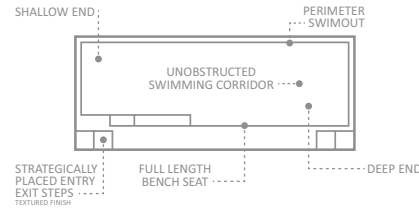

Perfection designed to adapt to you. Clean corners define the gradually sloping depth of a spacious swimming corridor, outlined by a long bench featuring multiple entry points integrated in both deep and shallow ends.

LENGTH	WIDTH	SHALLOW	DEEP
32' 11"	12' 6"	4' 1"	6' 1"
29' 7"	12' 6"	4' 1"	5' 10"
26' 3"	12' 6"	4' 1"	5' 8"
23' 0"	12' 6"	4' 1"	5' 5"