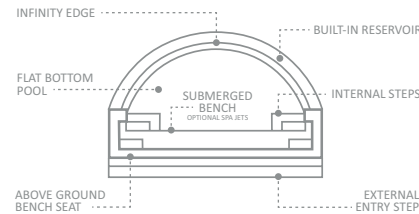

Intelligently designed to complement a stunning landscape with the integrated infinity edge and cascading water feature. Shallow, consistent depths and ample seating space create a perfect centerpiece for your entertainment area.

LENGTH	WIDTH	FLAT BOTTOM DEPTH
23' 0"	15' 9"	4' 0"

Note: Optional equipment storage pods available.