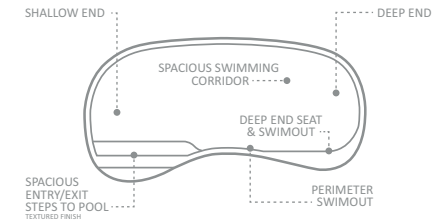

A tastefully simple shape that is easily maneuverable into irregular spaces. This freeform design features gradually sloping depths and an integrated deep end swimout bench.

Note: Some variations apply within sizing.

LENGTH	WIDTH	SHALLOW	DEEP
28' 6"	14' 1"	4' 0"	5' 8"
23' 3"	12' 1"	3' 8"	5' 0"