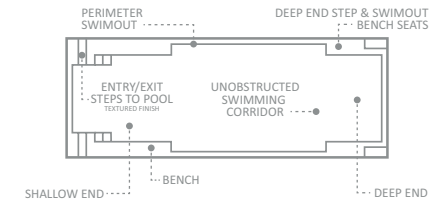

An expansive swimming space that offers end to end swimming for exercise or pleasure. The unobstructed swimming corridor is brilliantly outlined with complimentary long bench entry points and deep end swimouts.

LENGTH	WIDTH	SHALLOW	DEEP
40' 0"	15' 5"	4' 0"	6' 7"
35' 0"	15' 5"	4' 0"	6' 3"
30' 0"	15' 5"	4' 0"	5' 11"

*Measurements referenced herein are approximate and may vary due to enhancements in the manufacturing process made after publication. Measurements are from widest point on each side of outside edges and are provided as a guide. Please consult your Leisure Pools dealer for more detailed and most current information. Some measurements rounded.