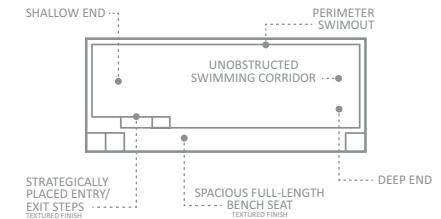

## The Precision™

This attractive focal point combines a large splash deck and flat bottom depth with an ingenious high water line design. Integrated dual weirs and hidden skimmer boxes allow the pool to be nearly filled with water and still skim debris off the surface.

## The Reflection™ plus Cover Box

Modern, versatile and adaptable with the added benefit of a hidden pool cover box. Automatic pool covers can improve your heating options while keeping your pool free from leaves and other debris.

## The Harmony™

Combining all the benefits of a contemporary pool design with a thoughtfully modified width that allows for an easy fit into narrow spaces, this sleek design maintains deeper depths to accommodate swimmers of all heights.