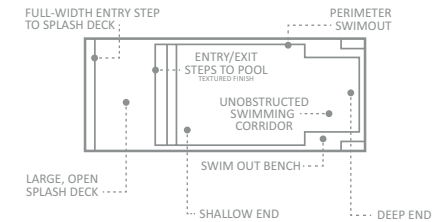

## The Precision™

This attractive focal point combines a large splash deck and flat bottom depth with an ingenious high water line design. Integrated dual weirs and hidden skimmer boxes allow the pool to be nearly filled with water and still skim debris off the surface.

## The Limitless™

Enjoy the benefits and practicality of a built-in spillover spa, splash deck, open swim corridor, gradually sloping pool floor and a deep-end swimout in package designed to fit more easily into smaller spaces.

## The Pinnacle™

Step onto the expansive splash deck and indulge yourself in luxury. With ample shallow space for little ones to play, a gradual sloping floor, and plenty of swim space for activities, this pool was designed with the whole family in mind.

## The Summit™

Offering family favorite features that include a full-width splash deck, spacious sloping depths and deep-end swimouts, this attractive pool was designed with a narrower width to take up a smaller footprint.