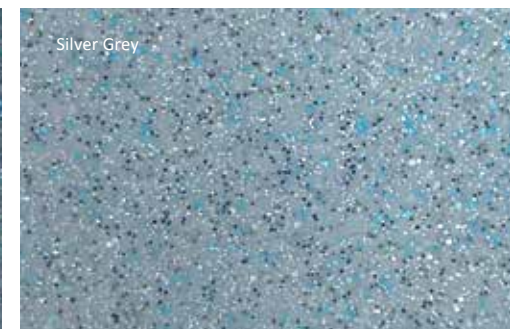

*Please see Limited Warranty for details.