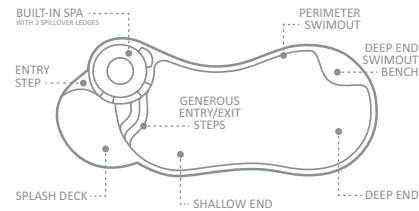

Feature-packed luxury is presented in this beautiful freeform swimming pool. The large, comfortable spa includes two spillovers to cascade water onto the spacious splash deck and into the shallow end. Gradually sloping depths flow around a convenient deep-end swimout bench.

LENGTH	WIDTH	SHALLOW	DEEP
40' 0"	15' 8"	4' 9"	6' 8"
35' 0"	14' 9"	4' 9"	6' 4"
30' 0"	14' 9"	4' 9"	6' 1"

Note: Deck measures 1'8" from base to coping.