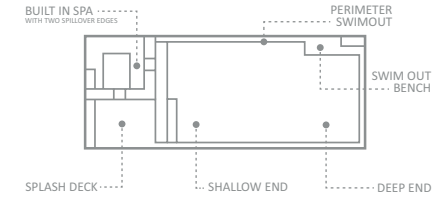

Enjoy the benefits and practicality of a built-in spillover spa, splash deck, open swim corridor, gradually sloping pool floor and a deep-end swimout in package designed to fit more easily into smaller spaces.

Note: Deck measures 6'5" x 5'3", 1'8" from base to coping.

LENGTH	WIDTH	SHALLOW	DEEP
30' 0"	12' 6"	4' 3"	6' 0"
26' 0"	12' 6"	4' 3"	5' 7"