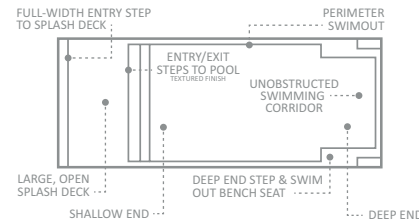

Step onto the expansive splash deck and indulge yourself in luxury. With ample shallow space for little ones to play, a gradual sloping floor, and plenty of swim space for activities, this pool was designed with the whole family in mind.

Note: Deck measures 6'5" x 15'5", 1'8" from base to coping.

LENGTH	WIDTH	SHALLOW	DEEP
40' 0"	15' 5"	4' 4"	7' 0"
35' 0"	15' 5"	4' 4"	6' 6"
30' 0"	15' 5"	4' 4"	6' 0"