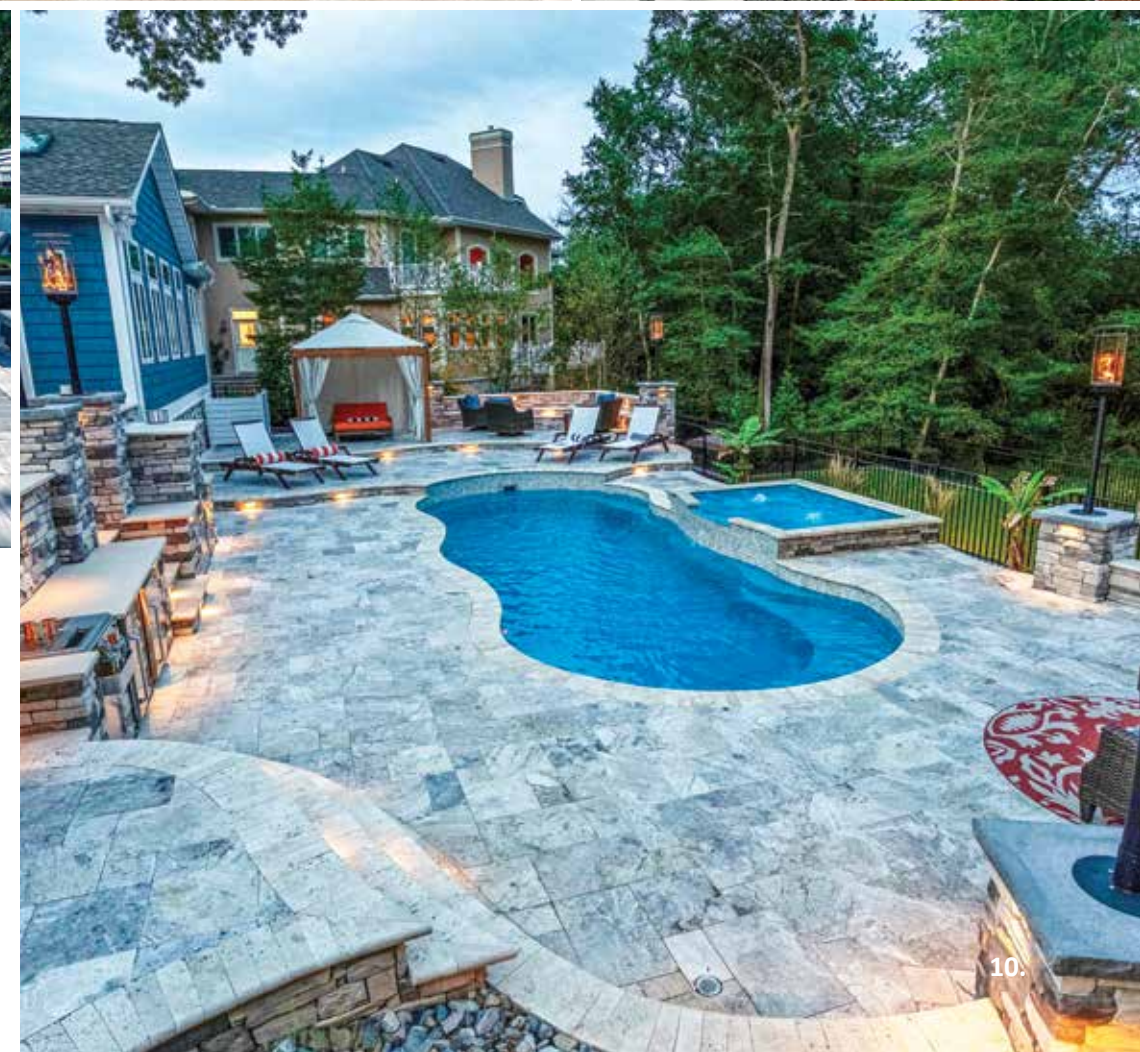

**6. Osterhus Outdoor**

The Mediterranean™  
40' in Sapphire Blue

**7. East Coast Leisure**

The Elegance™  
30' in Silver Grey

**8. Bloom Field**

The Elegance™  
39' in Graphite Grey

**4. Fairfield Pool**

The Allure™  
30' in Graphite Grey