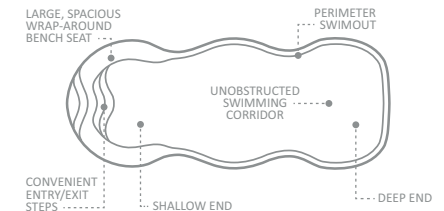

A grand entrance into this generously-sized pool is complemented with a wraparound bench that contours around the shallow end. Graceful curves and a gradually sloping depth create the delightful centerpiece to a variety of landscaping ideas.

LENGTH	WIDTH	SHALLOW	DEEP
40' 0"	16' 0"	4' 0"	6' 4"