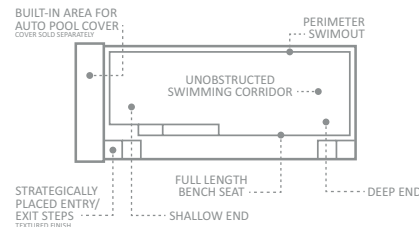

Modern, versatile and adaptable with the added benefit of a hidden pool cover box. Automatic pool covers can improve your heating options while keeping your pool free from leaves and other debris.

Note: Cover Box measures 1'10" x 13'4" x 2'4". Cover sold separately.

LENGTH	WIDTH	SHALLOW	DEEP
32' 7"	13' 4"	4' 1"	5' 10"
29' 3"	13' 4"	4' 1"	5' 8"
26' 0"	13' 4"	4' 1"	5' 5"