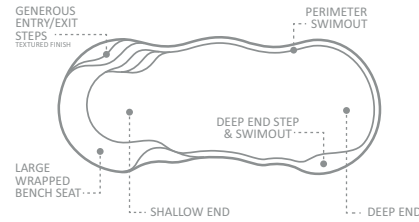

A delight to landscape, aesthetic curves flow gracefully around this beautifully-designed pool. With a spacious bench seat that wraps around the shallow end, this versatile freeform shape blends perfectly with any style and home site.

LENGTH	WIDTH	SHALLOW	DEEP
34' 1"	14' 6"	3' 11"	5' 10"
30' 3"	13' 11"	3' 11"	5' 7"
26' 7"	12' 4"	3' 11"	5' 4"