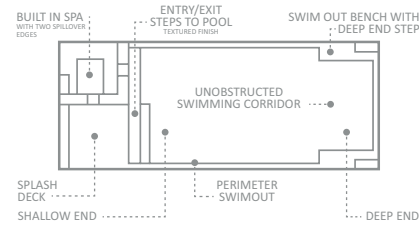

## The Precision™

This attractive focal point combines a large splash deck and flat bottom depth with an ingenious high water line design. Integrated dual weirs and hidden skimmer boxes allow the pool to be nearly filled with water and still skim debris off the surface.

## The Harmony™

Combining all the benefits of a contemporary pool design with a thoughtfully modified width that allows for an easy fit into narrow spaces, this sleek design maintains deeper depths to accommodate swimmers of all heights.

## The Ultimate™

Packed with an impressive array of integrated features, this chic and all-inclusive design offers a built-in spillover spa, splash deck, open swim corridor, gradually sloping pool floor and deep end swimouts.