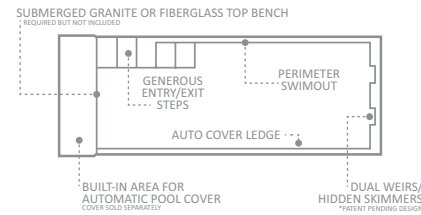

Ultra modern with a minimalistic European style, this high water Line design is complimented by sleek descending steps, a hidden built-in roller cover box for use with an optional automatic pool cover and a comfortably-sized flat bottom depth.

Note: Bench not included, cover sold separately. Some variations apply within sizing.

LENGTH	WIDTH	FLAT BOTTOM DEPTH
39' 5"	13' 1"	4' 11"
34' 6"	13' 1"	4' 11"
29' 6"	13' 1"	4' 11"
26' 3"	10' 8"	4' 11"
23' 0"	10' 8"	4' 11"