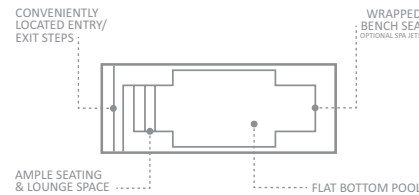

As a beautiful centerpiece for any courtyard scene, this modern pool is easily retrofitted with spa jets and offers unlimited potential in limited space areas.

LENGTH	WIDTH	FLAT BOTTOM DEPTH
20' 0"	8' 0"	5' 0"
16' 0"	8' 0"	5' 0"