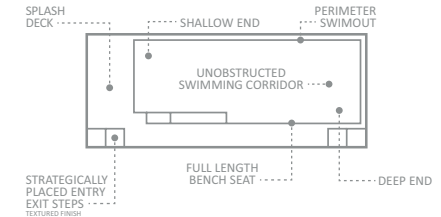

Stunning and stylish with clean lines and practical features, enhanced with the inclusion of a spacious splash deck.

Note: Deck measures 5'1" x 12'5", 2'1" from base to coping.

LENGTH	WIDTH	SHALLOW	DEEP
31' 2"	12' 5"	4' 2"	5' 8"
27' 11"	12' 5"	4' 2"	5' 5"