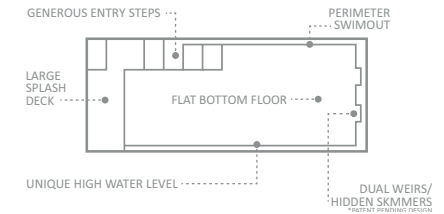

## The Precision™

This attractive focal point combines a large splash deck and flat bottom depth with an ingenious high water line design. Integrated dual weirs and hidden skimmer boxes allow the pool to be nearly filled with water and still skim debris off the surface.