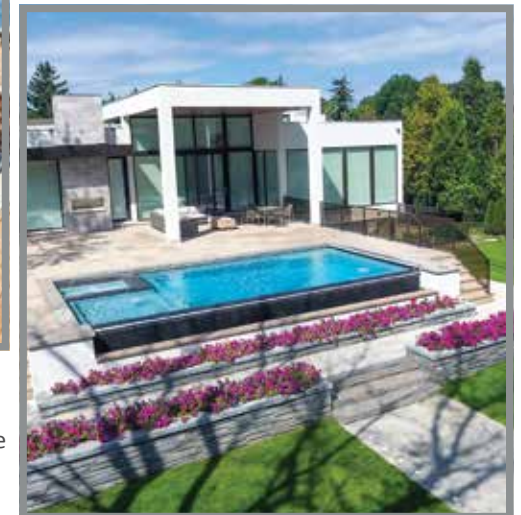

Leisure Pools GTA

The Ultimate™ 30' in Graphite Grey

Pla-Mor Construction

The Pinnacle™ 40' in Ebony Blue with tanning ledge

*Measurements referenced herein are approximate and may vary due to enhancements in the manufacturing process made after publication. Measurements are from widest point on each side of outside edges and are provided as a guide. Please consult your Leisure Pools dealer for more detailed and most current information. Some measurements rounded.