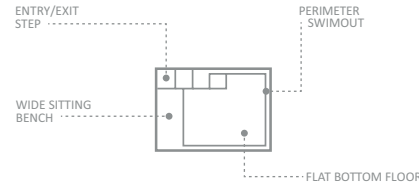

Many homeowners choose to install a plunge pool because of their smaller size, easier maintenance and lower cost of ownership, including reduced water requirements. This compact pool is ideal for adding optional spa jets for all around relaxation.

LENGTH	WIDTH	FLAT BOTTOM DEPTH
9' 6"	6' 11"	4' 5"