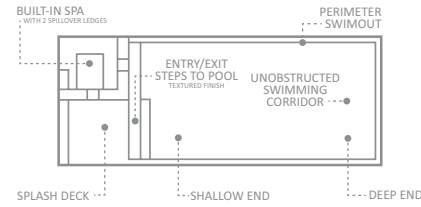

## The Precision™

This attractive focal point combines a large splash deck and flat bottom depth with an ingenious high water line design. Integrated dual weirs and hidden skimmer boxes allow the pool to be nearly filled with water and still skim debris off the surface.

## The Icon™

The bold, commanding design of this all-in-one swimming pool combines the popular features of a built-in spillover spa and splash deck with a plunging 8-foot deep end depth.

**Note:** Deck measures 6'5" x 8'0", 1'8" from base to coping.