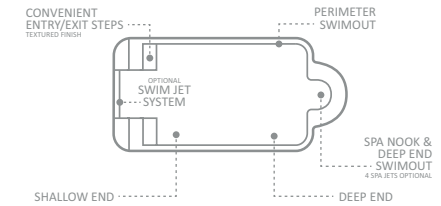

Versatility of options are effortlessly achieved in a simple variation of an iconic style. Perfectly retrofitted with an optional swim jet system for exercise and hydrotherapy on one end and optional spa jets for relaxation on the other end.

LENGTH	WIDTH	SHALLOW	DEEP
19' 9"	11' 6"	4' 2"	5' 1"