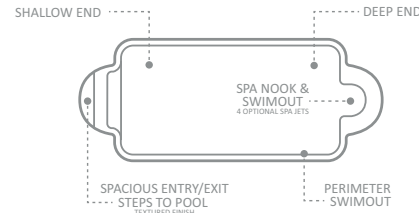

A timeless classic beloved throughout the ages for its practical design. Integrated bench seating creates a deep end nook, perfect for optional spa jets. The pleasing symmetry is a true delight to landscape.

LENGTH	WIDTH	SHALLOW	DEEP
28' 3"	11' 6"	4' 2"	5' 6"
23' 1"	11' 6"	4' 1"	5' 1"