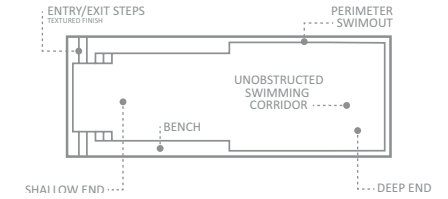

Glide across 40-feet of unobstructed swimming space and plunge through 8-feet of deep end depths. This grand body of water includes spacious seating in all four corners, making it ideal for hosting family gatherings and neighborhood pool parties.

LENGTH	WIDTH	SHALLOW	DEEP
40' 0"	15' 6"	4' 0"	8' 0"