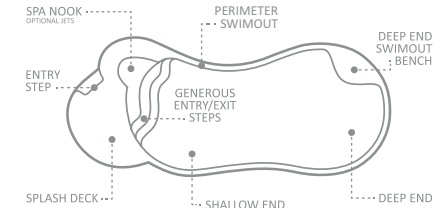

Organic curves effortlessly contour around a spacious splash deck, swim nook, unobstructed swim corridor and a deep end swimout bench. This eye pleasing design delights the imagination with practical features and unlimited landscaping possibilities.

LENGTH	WIDTH	SHALLOW	DEEP
40' 0"	15' 8"	4' 9"	6' 8"
35' 0"	14' 9"	4' 9"	6' 4"
30' 0"	14' 9"	4' 9"	6' 1"

Note: Deck measures 1'8" from base to coping.